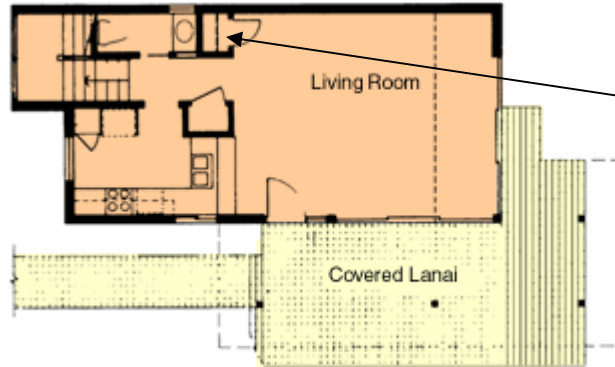

1 Bedroom Loft, 1- 1/2 Bath

Approx. 1,209 square feet (including lanai)

End Unit: Approx. 1,416 square feet (lanai areas may vary)

Level 1

Closet converted to shower and sink moved against the wall

Level 2, Loft

Open area closed all the way to front window (not open to area below) adding square feet.